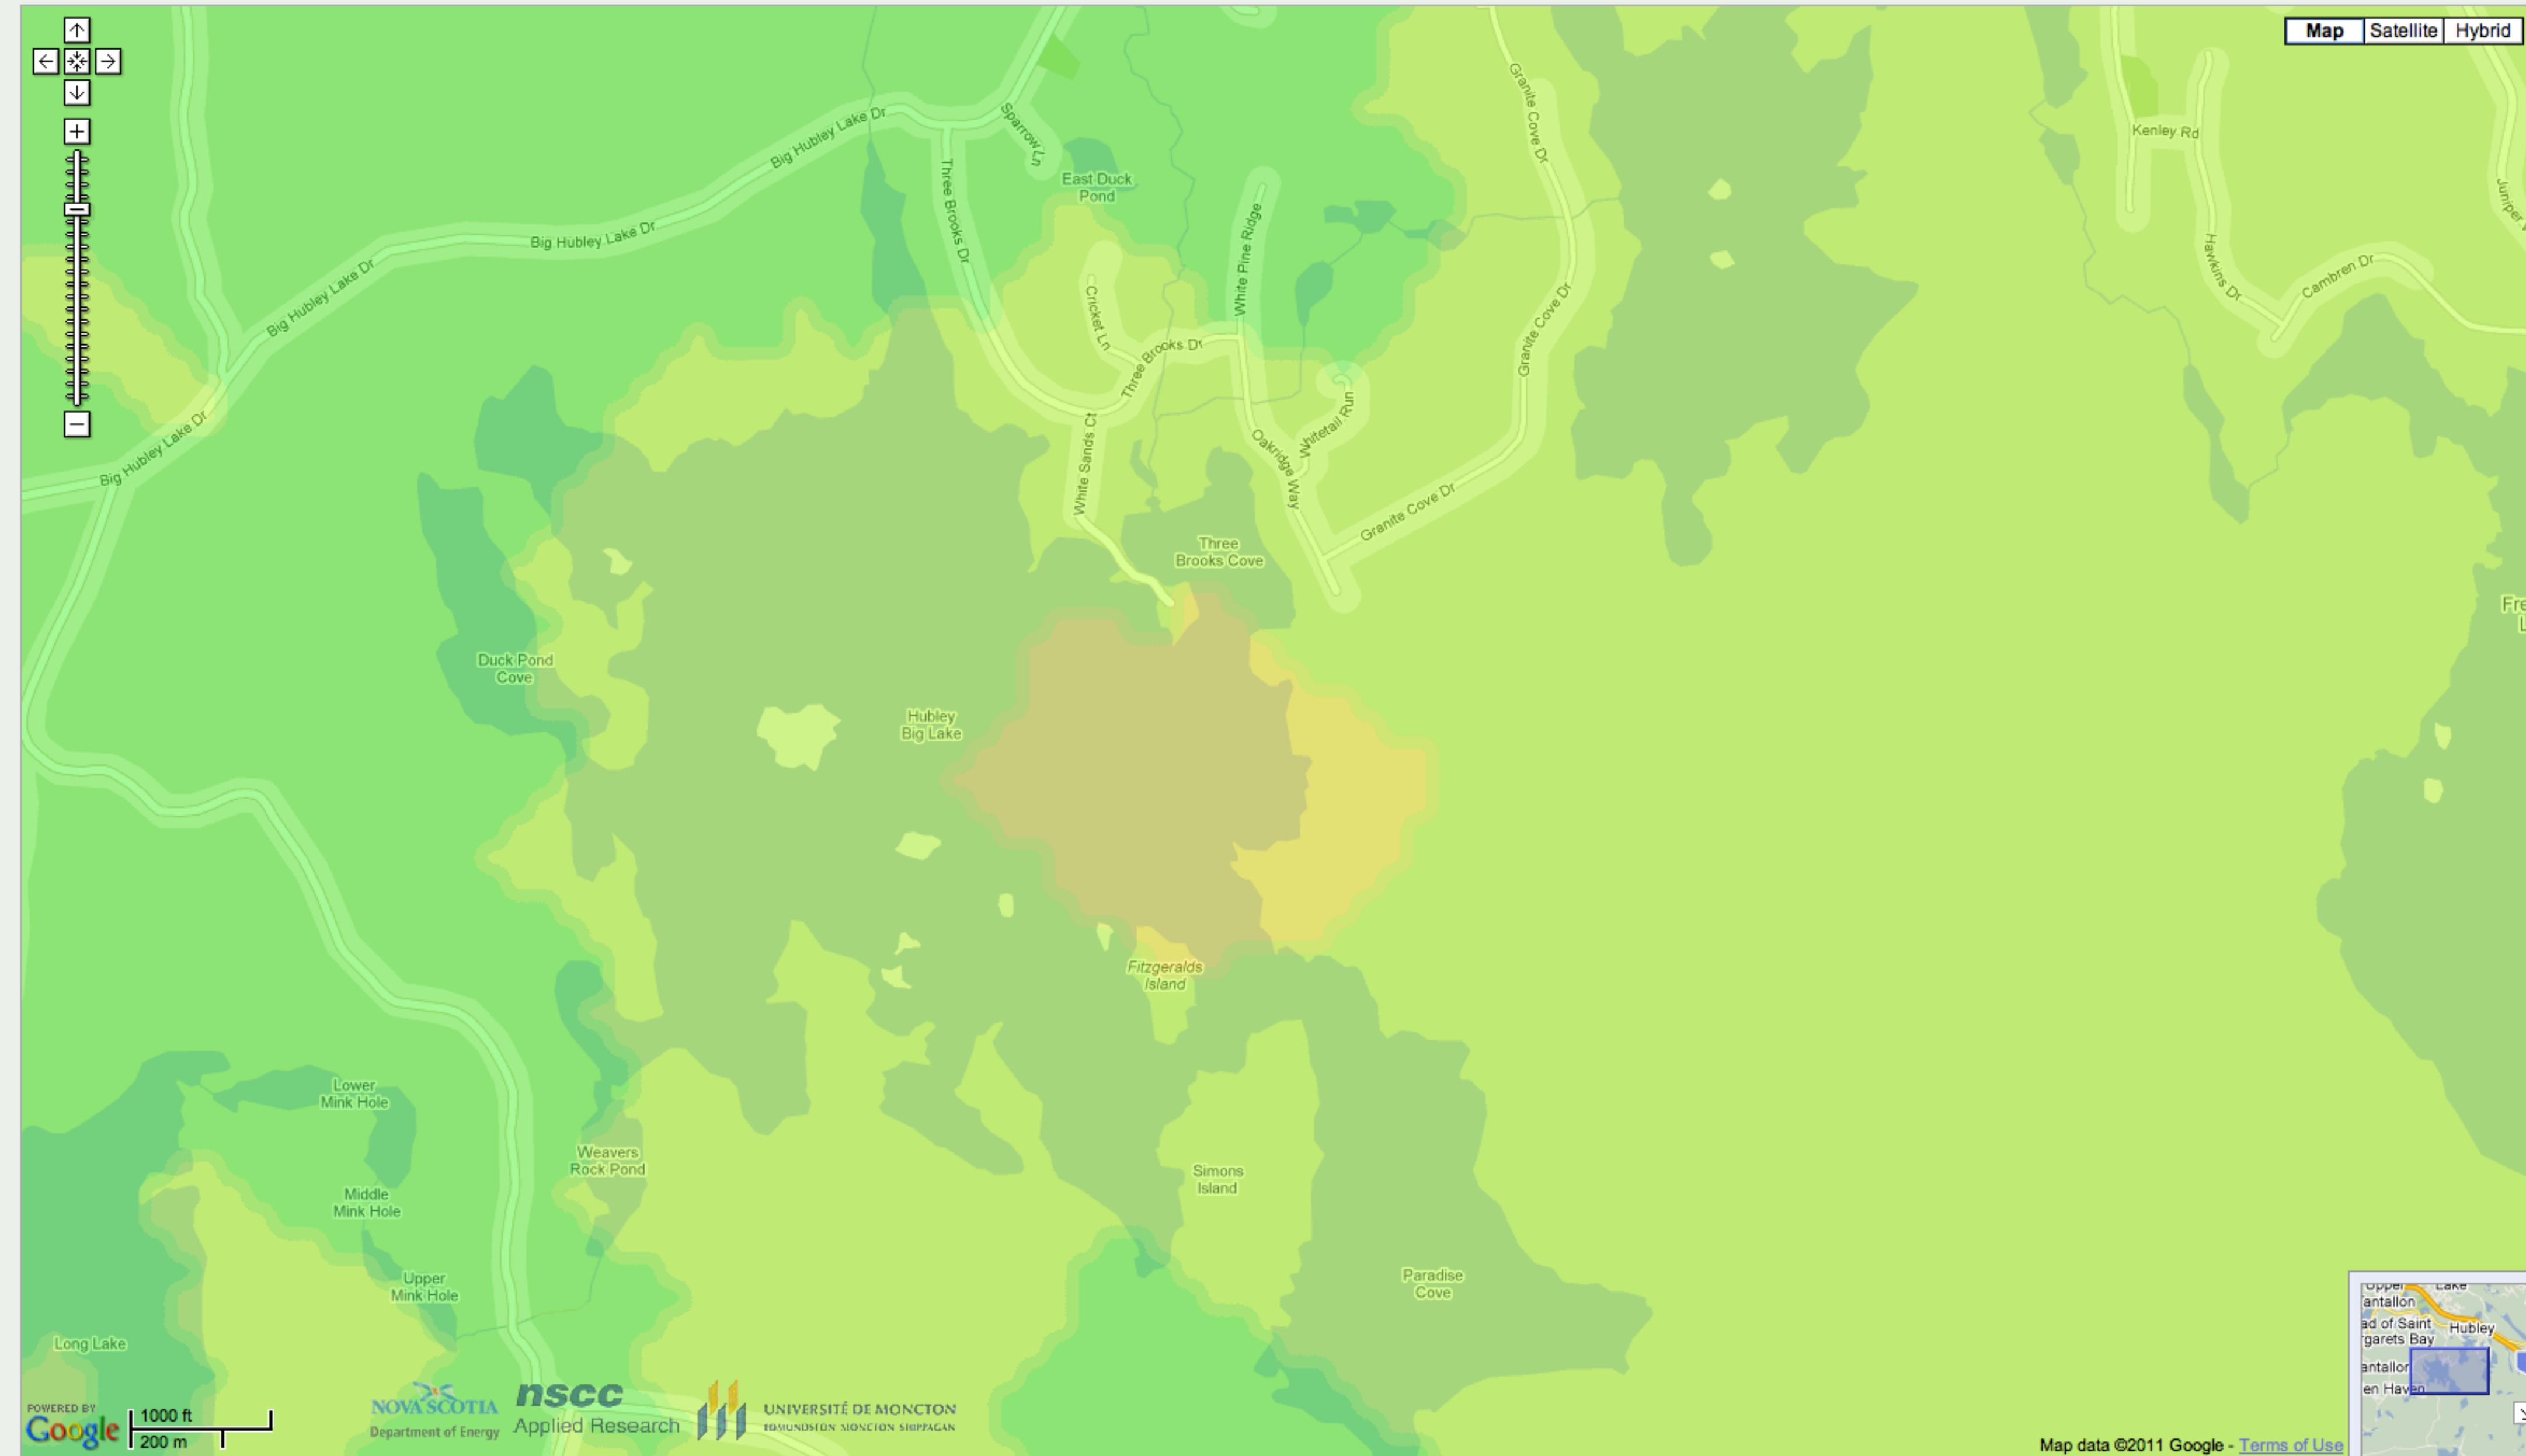

Hide Sidebar

Map Satellite Hybrid

Controls Overview PDF Help

Wind Overlay

0% 100%

Height

30m 50m 80m

Look up an address:

Middleton, Nova Scotia

Go!

Wind Speed (m/s)

- 9.51+
- 9.01 - 9.5
- 8.51 - 9.0
- 8.01 - 8.5
- 7.51 - 8.0
- 7.01 - 7.5
- 6.51 - 7.0
- 6.01 - 6.5
- 5.51 - 6.0
- 5.01 - 5.5
- 4.51 - 5.0
- 0.0 - 4.5

1000 ft 200 m